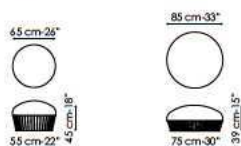

DIMENSIONI / DIMENSIONS / GRÖßEN / DIMENSIONS

MEDIUM LARGE