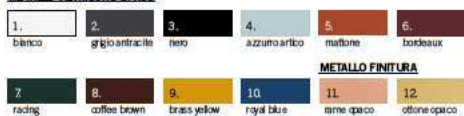

2 FINITURA BASE / BASE FINISH / BASIS AUSFÜHRUNG / FINITION BASEME METALLO VERNICIATO OPACO